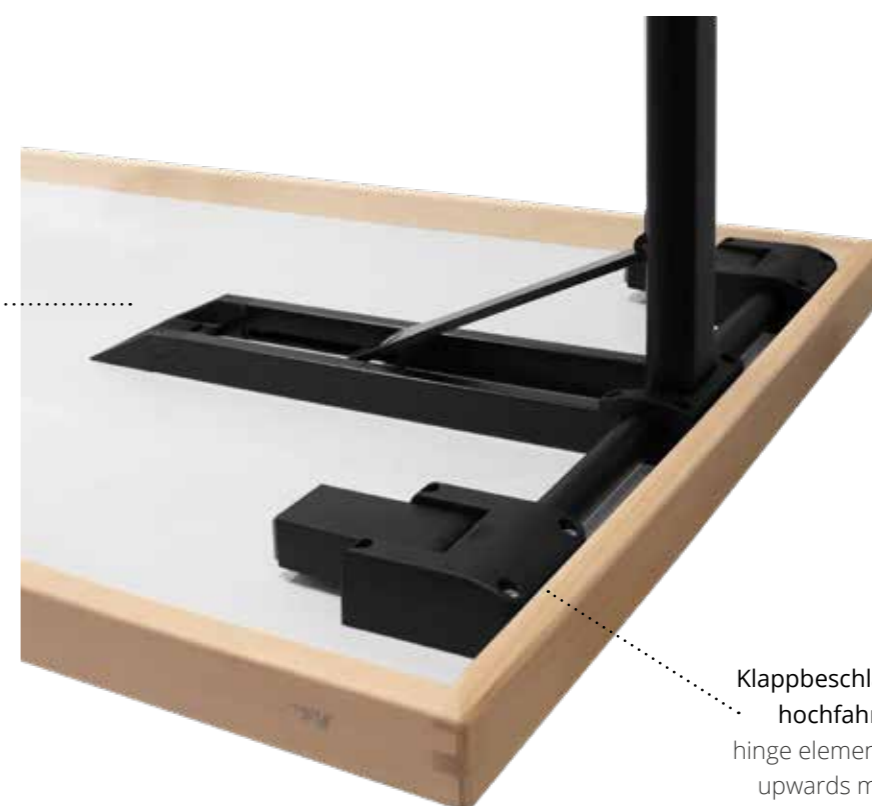

table height

740 - 750 mm

frame

round steel tube, flat oval steel tube
chrome-plated | polyamide-coated
according to house collection

table top

chipboard | wood core plywood
varnish | stains | wood veneer | HPL
according to house collection

table edge

ABS edge | solid beech
varnish | stains according to house collection

hinge

original delta 100.1
powder-coated black
according to house collection

certification

GS – tested safety

price

from EUR 587,-

Direktschließendes
Kräftedreieck
directly closing
triangle of forces

Klappbeschlag mit automatisch
hochfahrendem Stapelklotz
hinge element with automatically
upwards moving bearing block

TISCHE VERBINDEN . CONNECTING TABLES

Einhängeplatten
intermediate table tops

Verbindung Einhängeplatten
connection of intermediate table tops

Tischplatte belegt mit weißem HPL | Gestell verchromt | Kante
Buche massiv · table top with white HPL cover | chrome-plated
frame | solid beech edge