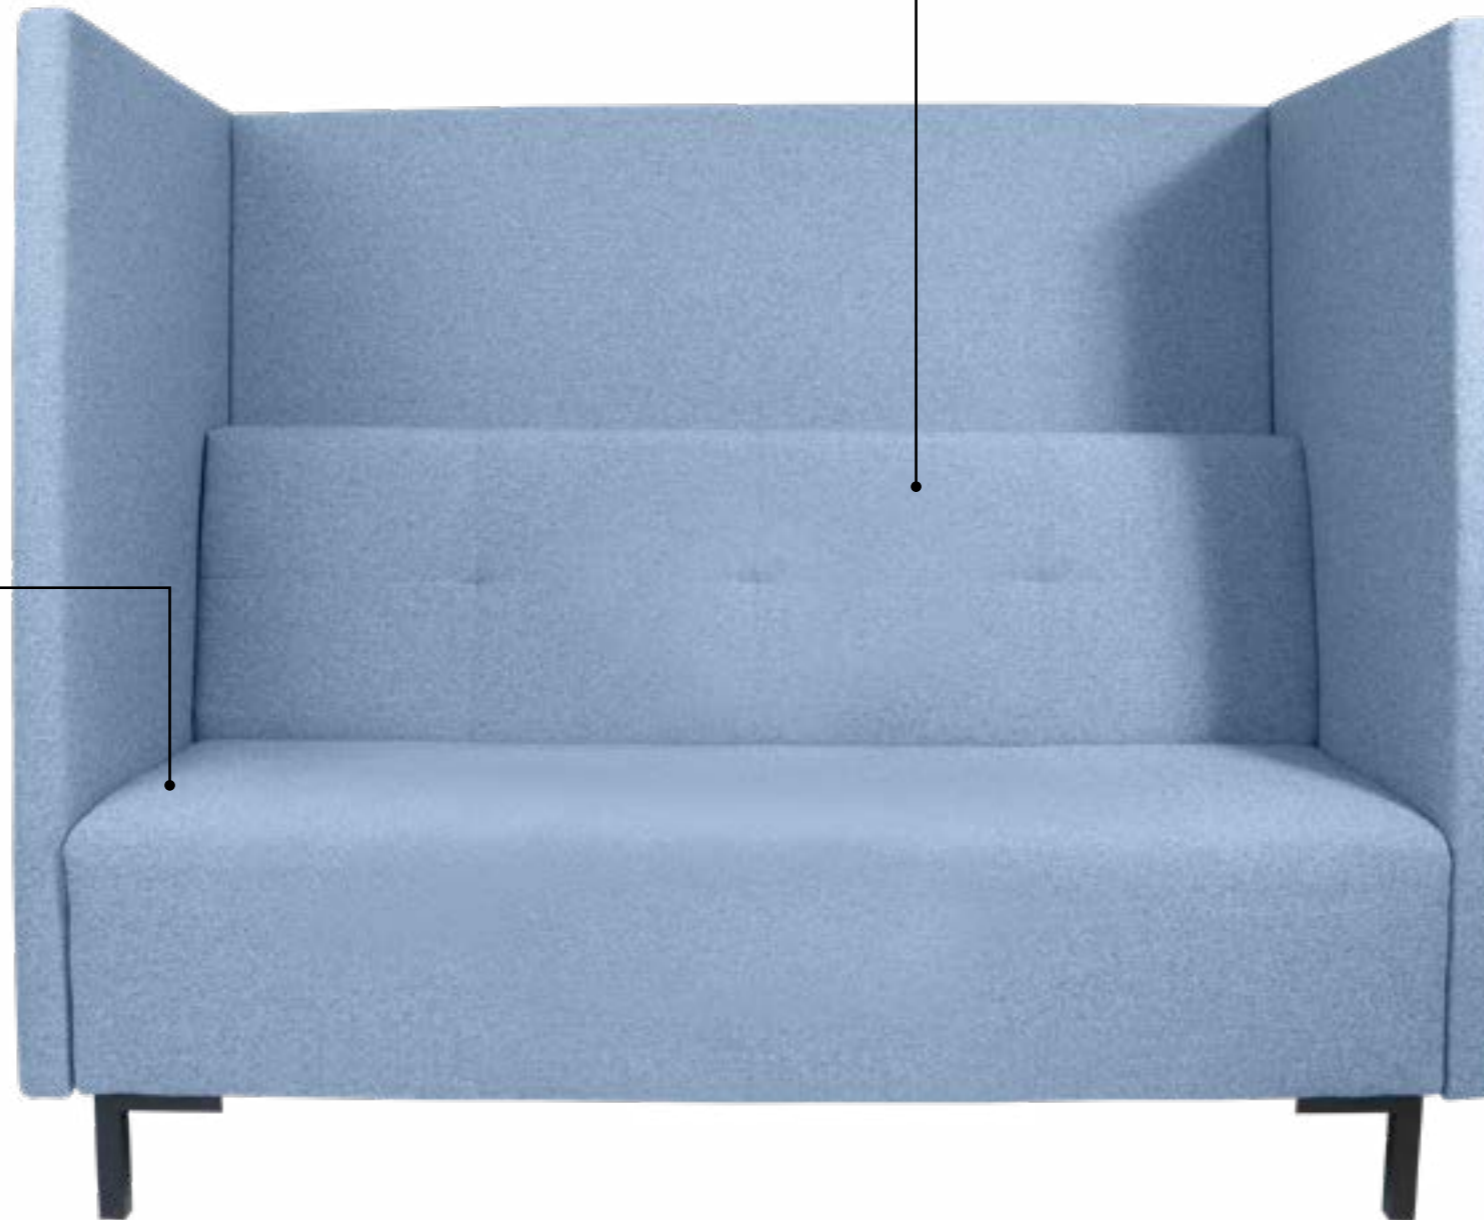

I AM CAYA 540.

PRIVACY WITH STYLE.

- Enclosures create retreats for meetings or relaxed breaks
- Choice of smooth backrest or stylish stitching
- Clear lines

Inviting seating surfaces, firm yet slightly harder combination upholstery and trendy rounded edges. The upholstered furniture is in tune with the spirit of the times. The enclosure ensures privacy during short meetings or offers a place to retreat for a break in between. The backrest can be added with a stapled look as an eye-catcher. For a simpler look, there is a smooth version.

DIMENSIONS

- Total height without enclosure: 890 mm
- Total width without enclosure: 2260 | 1510 | 760 mm
- Total depth without enclosure: 760 mm
- Seat height: 480 mm

SEATING FURNITURE

CAYA 540

ENCLOSURE

- End piece left/right
- partition wall

SEAT

- Seat depth bench 54 cm
- Seat depth stool 76 cm
- Cold foam, firm, casual upholstery

FRAME

Hardwood, softwood, chipboard

BACKREST

- Cold foam, firm, casual upholstery
- Backrest variant 1 smooth
- Backrest variant 2 stapled