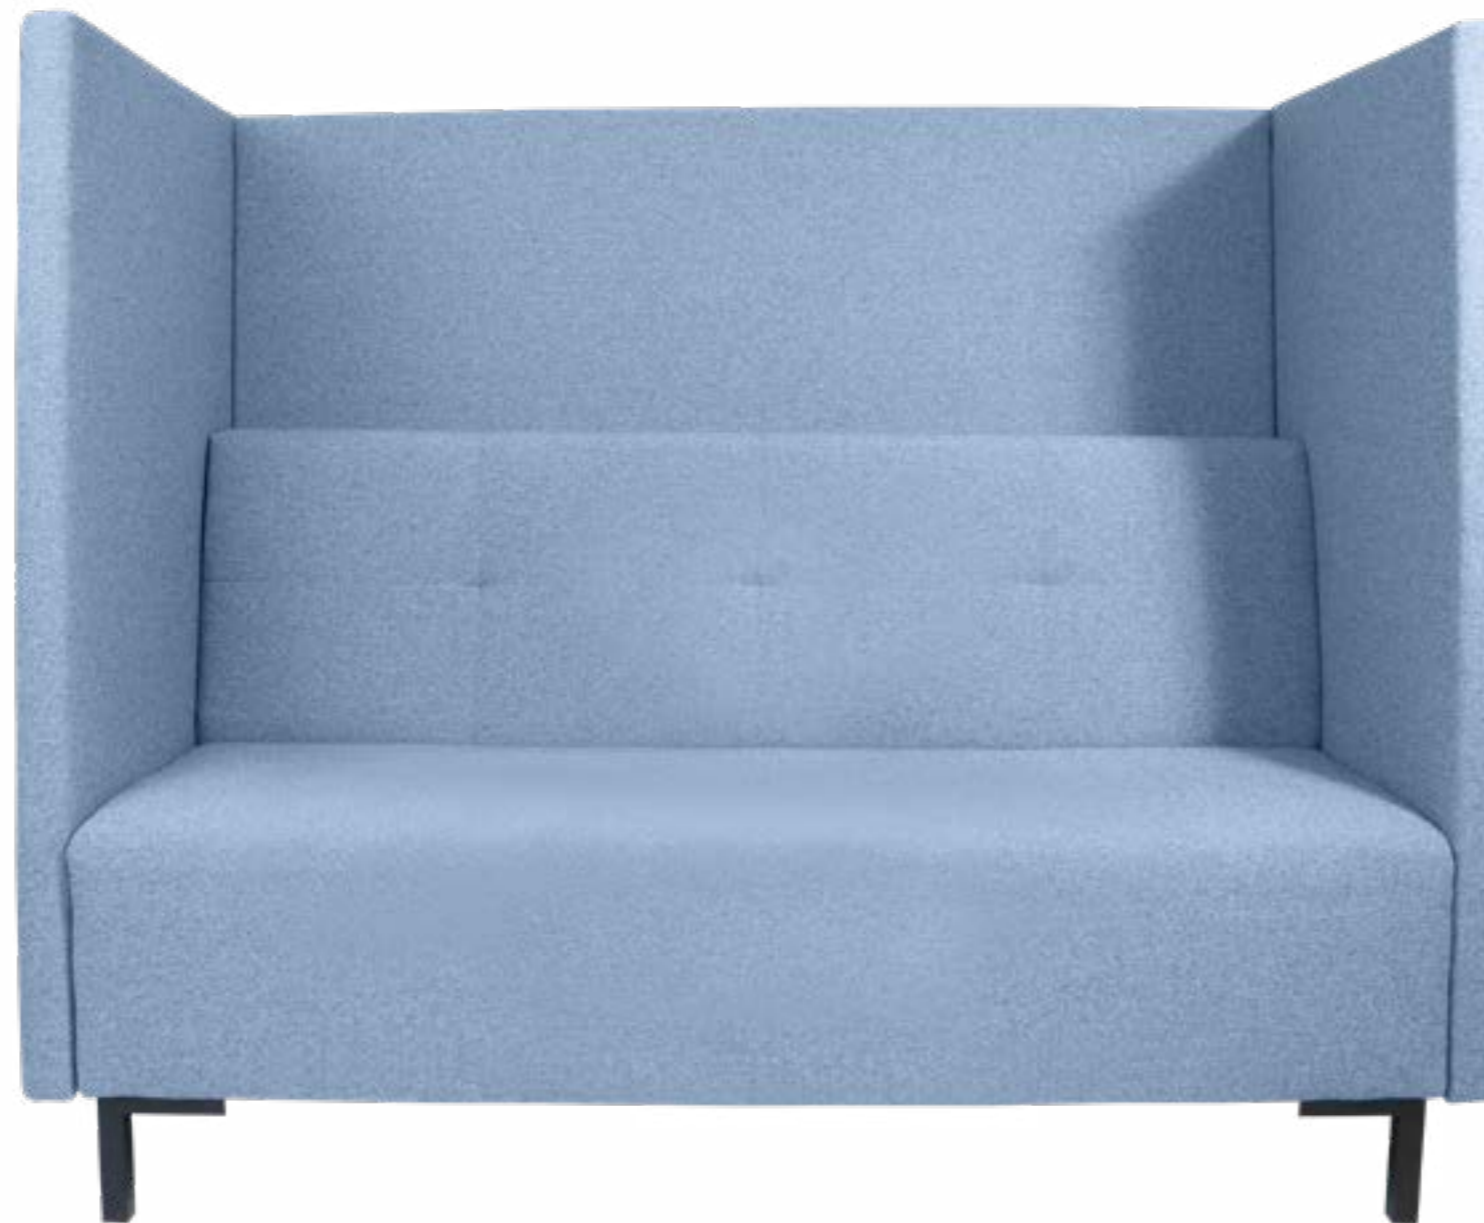

I AM CAYA 540.

PRIVACY WITH STYLE.

- Enclosures create retreats for meetings or relaxed breaks
- Choice of smooth backrest or stylish stitching
- Clear lines

Inviting seating surfaces, firm yet slightly harder combination upholstery and trendy rounded edges. The upholstered furniture is in tune with the spirit of the times. The enclosure ensures privacy during short meetings or offers a place to retreat for a break in between. The backrest can be added with a stapled look as an eye-catcher. For a simpler look, there is a smooth version.

DIMENSIONS

- Total height without enclosure: 890 mm
- Total width without enclosure: 2260 | 1510 | 760 mm
- Total depth without enclosure: 760 mm
- Seat height: 480 mm

SEATING FURNITURE

CAYA 540

ENCLOSURE

- End piece left/right
- partition wall

SEAT

- Seat depth bench 54 cm
- Seat depth stool 76 cm
- Cold foam, firm, casual upholstery

FRAME

Hardwood, softwood, chipboard

BACKREST

- Cold foam, firm, casual upholstery
- Backrest variant 1 smooth
- Backrest variant 2 stapled